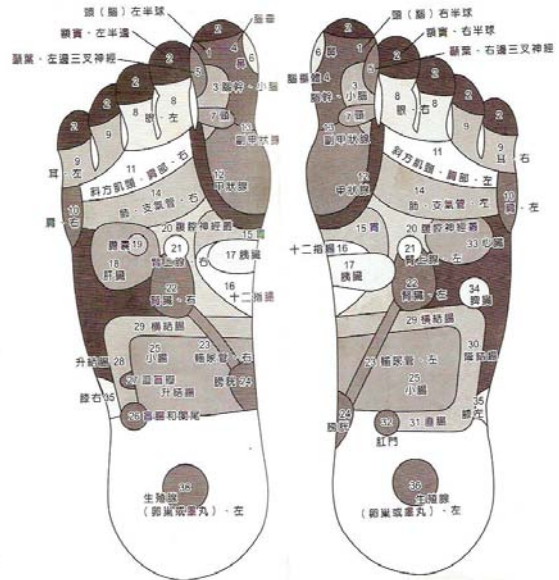

HEALTHY PRODUCTS

FOOT MASSAGER RUBBER MAT

1. HEAD
2. FRONTAL SINUSES
3. BRAIN-STEM CEREBELLUM
4. PITUITARY
5. TEMPORAL
6. NOSE
7. NECK
8. EYE
9. EAR
10. SHOULDER
11. TRAPEZOID
12. THYROID GLANDS
13. PARATHYROID
14. LUNG AND BRONCHI
15. STOMACH
16. DOUDENUM
17. PANCREAS
18. LIVER
19. GALL BLADDER
20. SOLAR PLEXUS
21. ADRENAL GLANDS
22. KIDNEY
23. URETER
24. BLADDER
25. SMALL INTESTINE
26. APPENDIX
27. ILEOCECAL VALVE

28. ASCENDING COLON
29. TRANSVERSE COLON
30. DESCENDING COLON
31. RECTUM
32. ANUS
33. HEART
34. SPLEEN
35. KNEE
36. GENITAL GLANDS